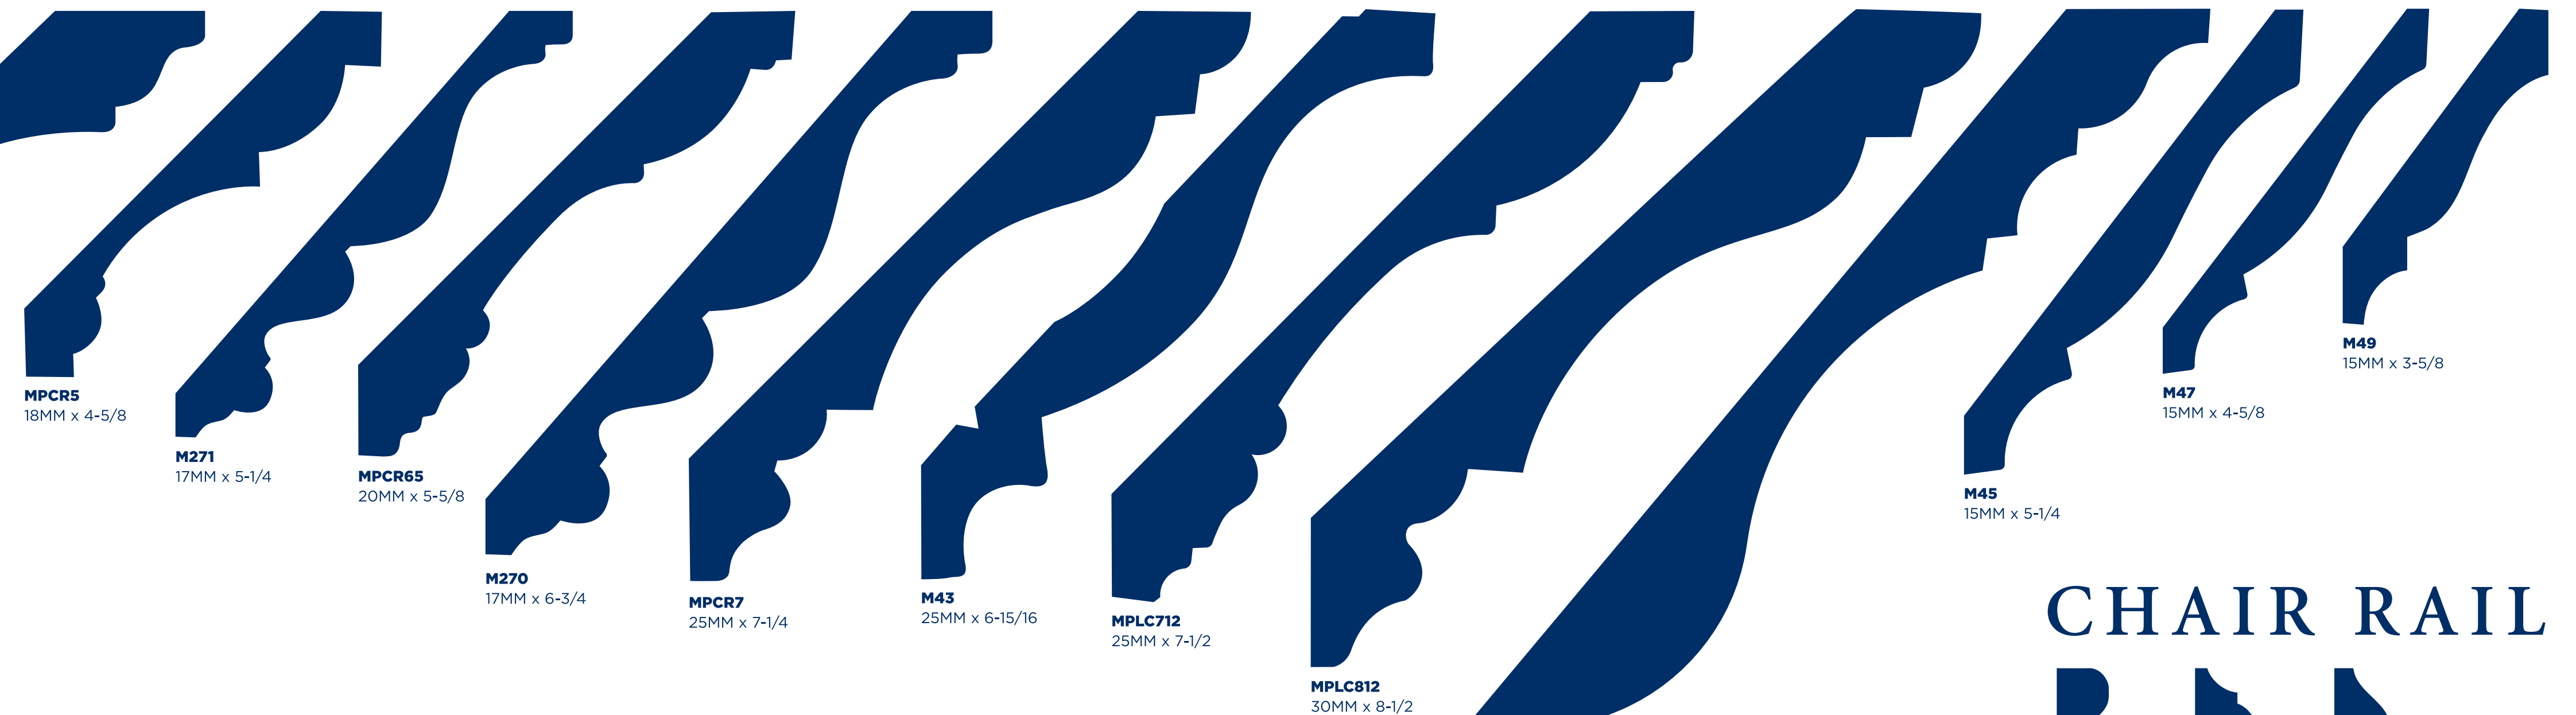

CASING

STOOL

STOP

COVE

CROWN

BASE

WAINSCOT

PLYCAP

BOARD

BASE CAP

CHAIR RAIL